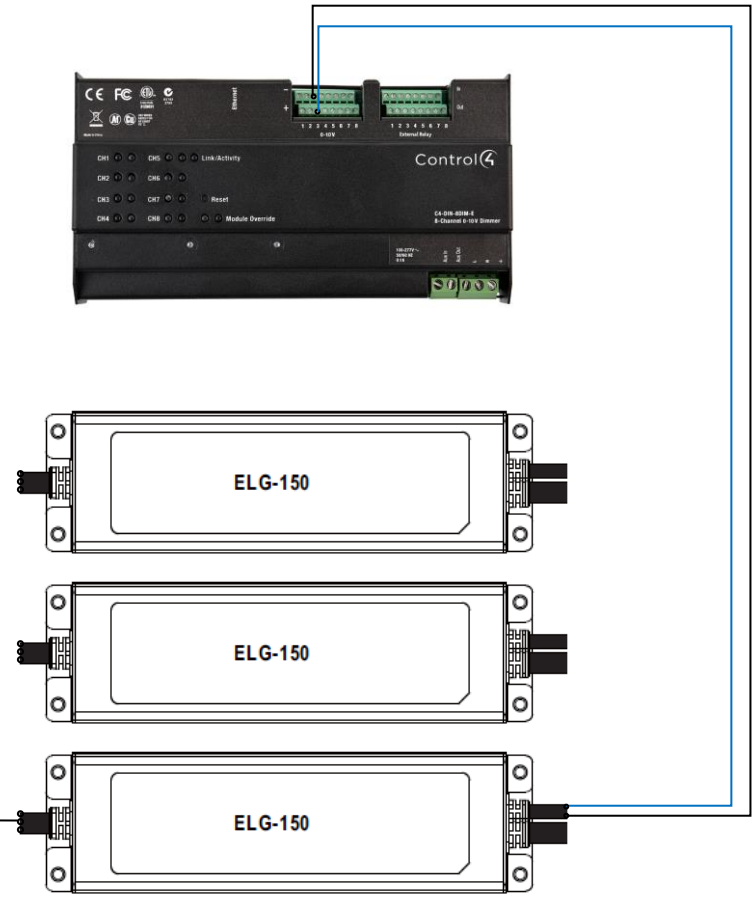

Alimentation dédié à la couleur BLEU
Il est commandé par la sortie 3 du 0-10V

Le Groupe Prestige France
1 rue Pierre et Marie Curie
Zone de l'abbaye 3
44160 Pontchâteau
T: +33 2 40 15 34 53

Designed by: Jean-Christophe ALLAIRE
Checked by: Anthony MEZIERE

Lighting RGB by PRESTIGE DISTRIBUTION

Partie commande de la couleur BLEU

Dim: _____ N° DESSIN _____ Revision: 3.0
ECHELLE 1:1 FEUILLE 5/6