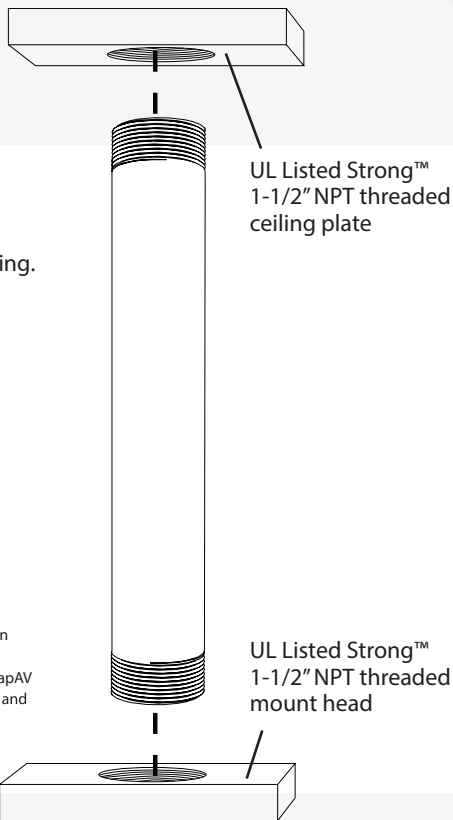

SM-FIXPOLE-3

Strong™ Fixed Pole 3 in. Extension
for Ceiling Mounts with 1-1/2 in. NPT Threading (Black)

This extension column should only be connected to UL Listed Strong™ ceiling plates and mount heads with 1 1/2" - 11.5 NPT threading. See instructions provided with the ceiling plate and mount head for installation instructions.

Lifetime Limited Warranty
Strong™ Mounts have a Lifetime Limited Warranty. This warranty includes parts and labor repairs on all components found to be defective in material or workmanship under normal conditions of use. This warranty shall not apply to products which have been abused, modified or disassembled. Products to be repaired under this warranty must be returned to SnapAV or a designated service center with prior notification and an assigned return authorization number (RA).

For Technical Support call 1.866.838.5052

engineered by
Snap
av