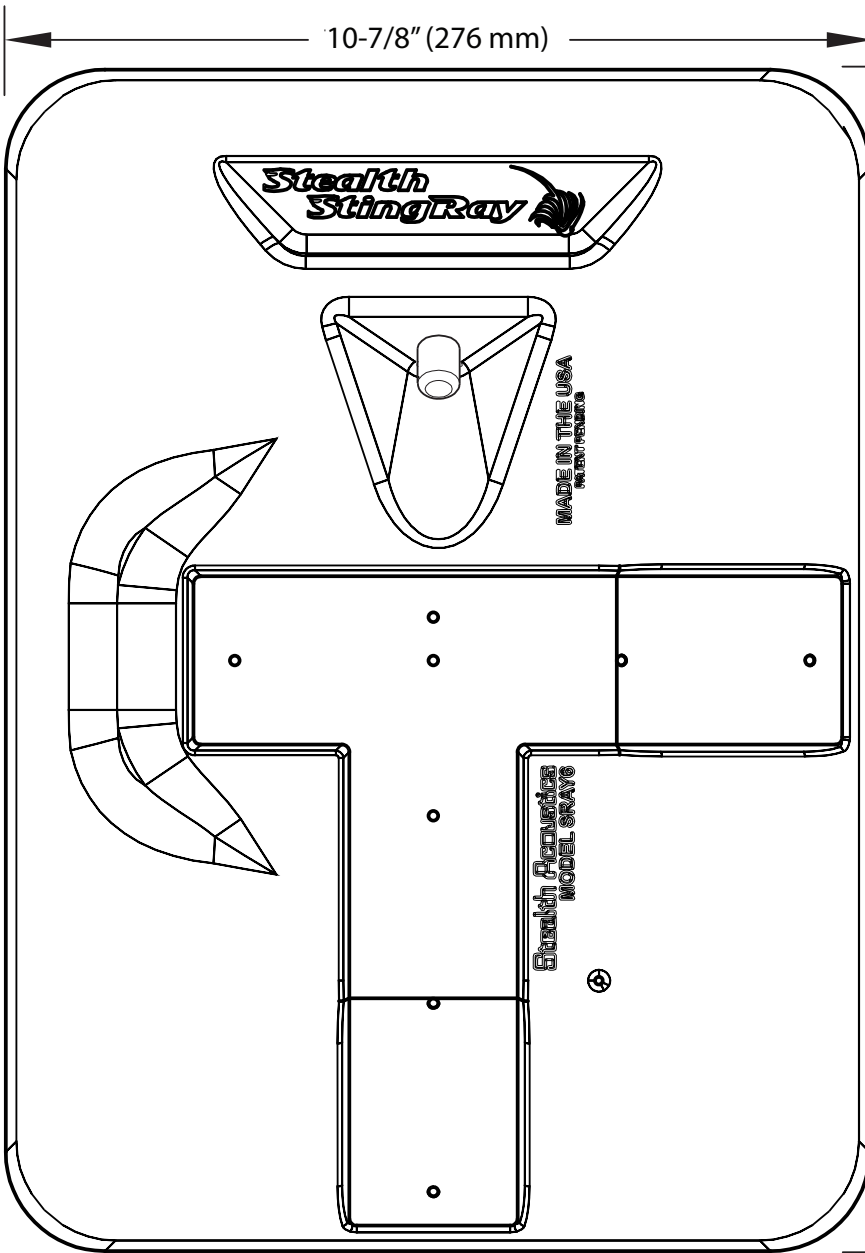

10-7/8" (276 mm)

14-7/8" (378 mm)

3-13/16" (97 mm)

REAR VIEW

DO NOT SCALE PRINT

StingRay 6 Full Range Outdoor Speaker