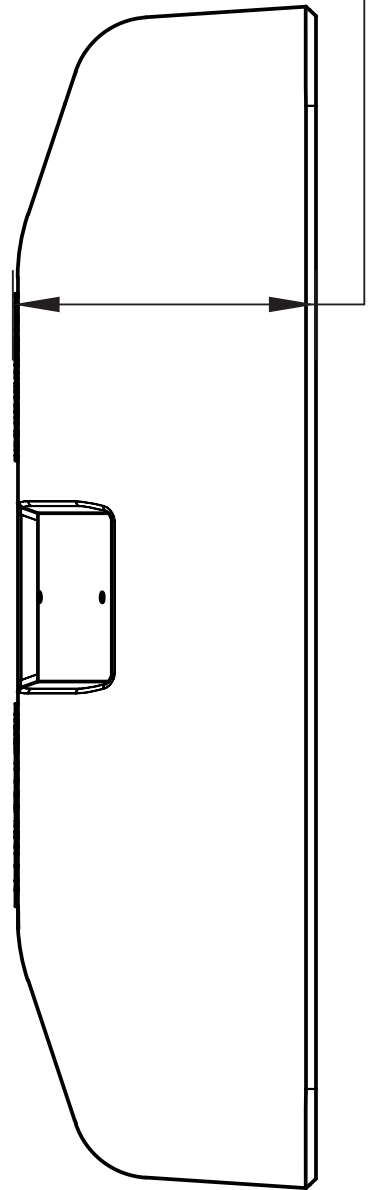

SIDE VIEW

DO NOT SCALE PRINT

StingRay 6 Full Range Outdoor Speaker