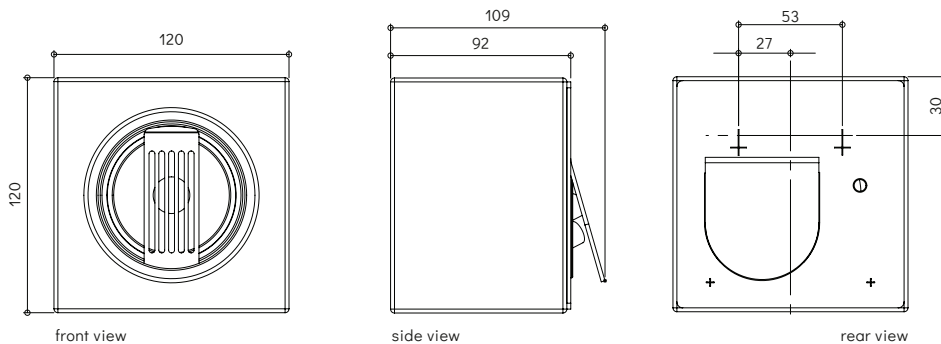

Operating Range: 100 Hz (-6 dB) to 20 kHz
 Sensitivity: 88 dB
 Maximum Power Handling: 30 Watt
 Impedance: 8 ohms
 Average Peak SPL: 104 dB
 Weight: 1 kg
 Dimensions: H: 120 W: 120 D: 98 mm
 Cabinet: Outdoor IP66 standard colour NCS S 2500-N. optional
 In-door Black, White, RAL, NCS
 Screen: IP66 standard Black metal grille

SCHEMATICS

dimensions are in mm

POLAR RESPONSE

horizontal polar response 1m

16000Hz - - - - -
 6500Hz - - - - -
 2500Hz - - - - -
 1000Hz - - - - -

vertical polar response 1m

3D polar response 1m