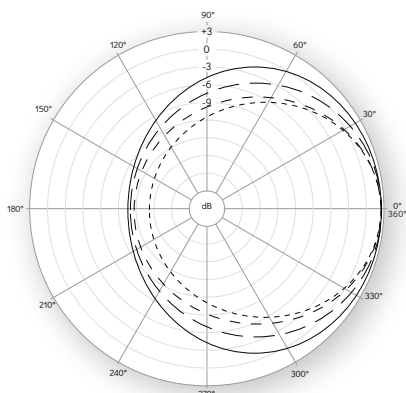

Operating Range: 100 Hz (-6 dB) to 20 kHz
 Sensitivity: 88 dB
 Maximum Power Handling: 30 Watt
 Impedance: 8 ohms
 Average Peak SPL: 104 dB
 Weight: 1 kg
 Dimensions: H: 120 W: 120 D: 98 mm
 Cabinet: Outdoor IP66 standard colour NCS S 2500-N. optional
 In-door Black, White, RAL, NCS
 Screen: IP66 standard Black metal grille

SCHEMATICS

dimensions are in mm

POLAR RESPONSE

horizontal polar response 1m

16000Hz - - - - -
 6500Hz - - - - -
 2500Hz - - - - -
 1000Hz - - - - -

vertical polar response 1m

3D polar response 1m