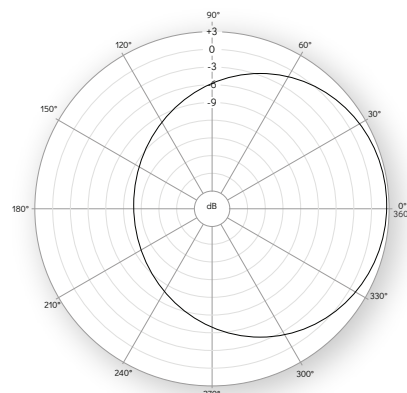

Operating Range: 100 Hz (-6 dB) to 20 kHz
 Sensitivity: 88 dB
 Maximum Power Handling: 30 Watt
 Impedance: 8 ohms
 Average Peak SPL: 104 dB
 Weight: 1 kg
 Dimensions: H: 120 W: 120 D: 98 mm
 Cabinet: Outdoor IP66 standard colour NCS S 2500-N. optional
 In-door Black, White, RAL, NCS
 Screen: IP66 standard Black metal grille

SCHEMATICS

dimensions are in mm

POLAR RESPONSE

horizontal polar response 1m

16000Hz - - - - -
 6500Hz - - - - -
 2500Hz - - - - -
 1000Hz - - - - -

vertical polar response 1m

3D polar response 1m