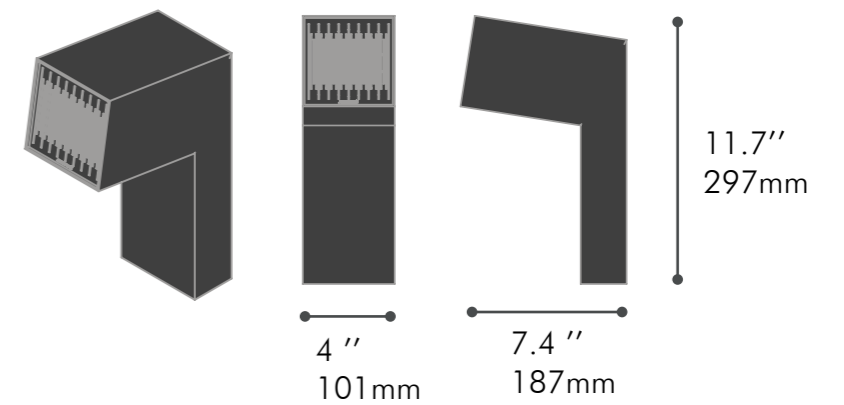

8Ohms | 16Ohms

Frequency Response

100Hz - 20KHz

Sensitivity

91dB SPL 1W/1m

Weight

3.48 lbs | 1.58Kg

DIMENSIONS