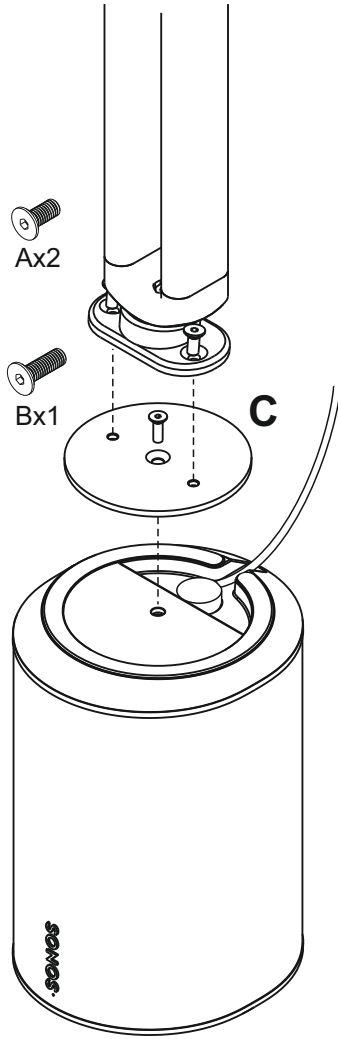

3C ERA100

4

5

NRG

NRG Brands Ltd
12b Sun Street, Waltham Abbey,
Essex EN9 1EE, United Kingdom

Included
Inclus
Inbegrien
Includo

Also required

Également requis
Ebenfalls benötigt
También se requiere