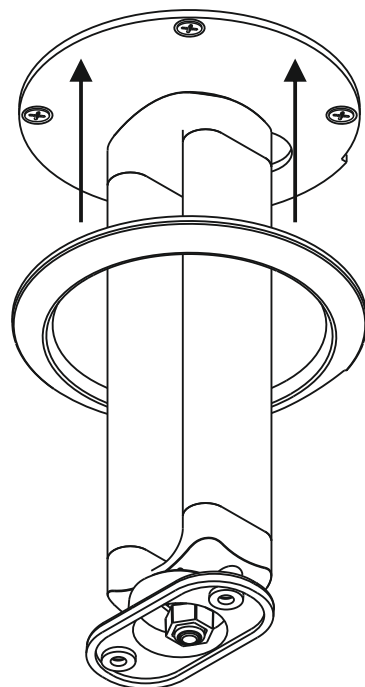

# Mountson

ACCESSORIES FOR SONOS

Premium Ceiling Mount for  
Sonos ERA100 & 300

1

2a

2b

3 ERA300

3a ERA100