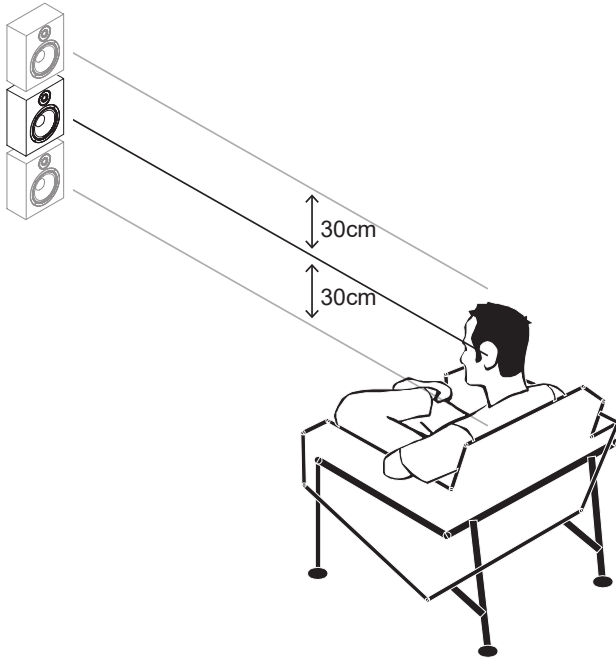

Placement / Emplacement Platzierung / Placering