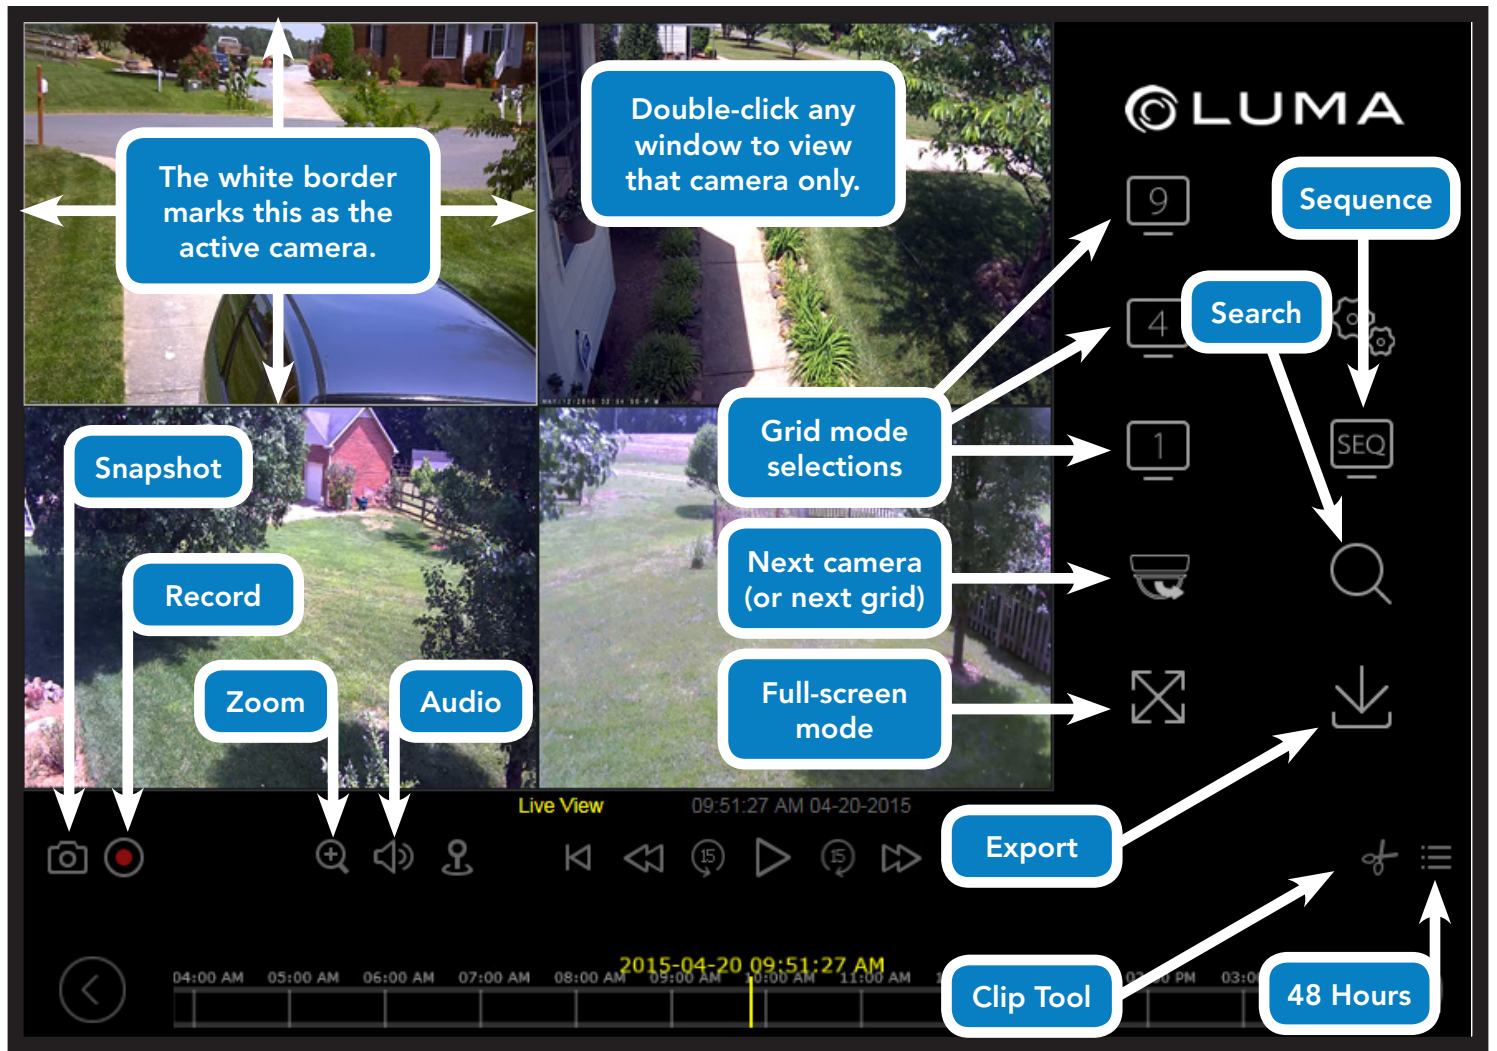

# Using Your Luma Recorder

## View Area

## View Timeline / Playback Area