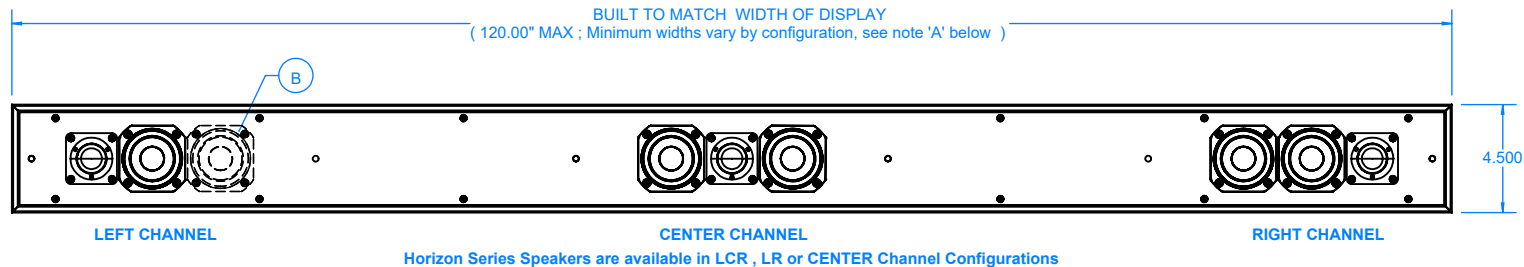

### FEATURE AND CONFIGURATION NOTES:

- A. HzUT & HzUT250 Minimum configuration widths : LCR 36.00" , LR 28.00" , C 30.00"
- B. Horizon speakers wider than 48.00" (LCR) and 40.00" (LR) include 2 woofers for L/R channels
- C. Ultra-Thin Match Mount Bracket (HzMMB-UT) attaches speaker to the wall with depth adjustment
- D. Under Mount Bracket (HzUMB / HzUMB-OS) attaches speaker directly to TV for articulating TV mounts
- E. Flush Mount Bracket (FLSH) mounts to HzUMB Attachment Rail 1/4" off of the wall