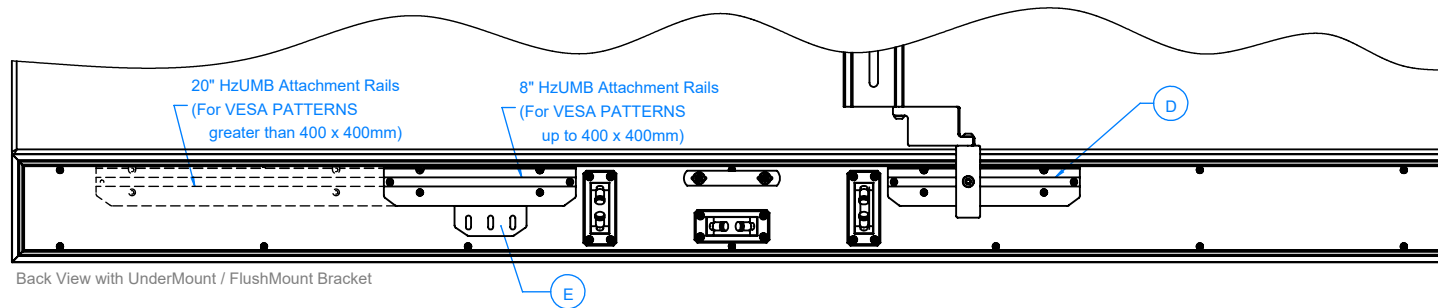

### FEATURE AND CONFIGURATION NOTES:

- A. HzUT & HzUT250 Minimum configuration widths : LCR 36.00" , LR 28.00" , C 30.00"
- B. Horizon speakers wider than 48.00" (LCR) and 40.00" (LR) include 2 woofers for L/R channels
- C. Ultra-Thin Match Mount Bracket (HzMMB-UT) attaches speaker to the wall with depth adjustment
- D. Under Mount Bracket (HzUMB / HzUMB-OS) attaches speaker directly to TV for articulating TV mounts
- E. Flush Mount Bracket (FLSH) mounts to HzUMB Attachment Rail 1/4" off of the wall