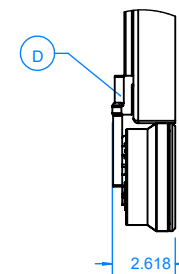

### FEATURE AND CONFIGURATION NOTES:

- A. HzUT & HzUT250 Minimum configuration widths : LCR 36.00" , LR 28.00" , C 30.00"
- B. Horizon speakers wider than 48.00" (LCR) and 40.00" (LR) include 2 woofers for L/R channels
- C. Ultra-Thin Match Mount Bracket (HzMMB-UT) attaches speaker to the wall with depth adjustment
- D. Under Mount Bracket (HzUMB / HzUMB-OS) attaches speaker directly to TV for articulating TV mounts
- E. Flush Mount Bracket (FLSH) mounts to HzUMB Attachment Rail 1/4" off of the wall