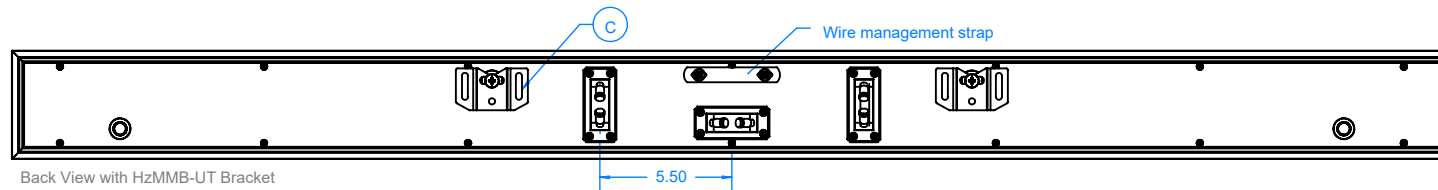

### FEATURE AND CONFIGURATION NOTES:

- A. HzUT & HzUT250 Minimum configuration widths : LCR 36.00" , LR 28.00" , C 30.00"
- B. Horizon speakers wider than 48.00" (LCR) and 40.00" (LR) include 2 woofers for L/R channels
- C. Ultra-Thin Match Mount Bracket (HzMMB-UT) attaches speaker to the wall with depth adjustment
- D. Under Mount Bracket (HzUMB / HzUMB-OS) attaches speaker directly to TV for articulating TV mounts
- E. Flush Mount Bracket (FLSH) mounts to HzUMB Attachment Rail 1/4" off of the wall