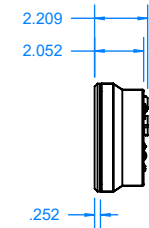

### FEATURE AND CONFIGURATION NOTES:

- A. HzUT & HzUT250 Minimum configuration widths : LCR 36.00" , LR 28.00" , C 30.00"
- B. Horizon speakers wider than 48.00" (LCR) and 40.00" (LR) include 2 woofers for L/R channels
- C. Ultra-Thin Match Mount Bracket (HzMMB-UT) attaches speaker to the wall with depth adjustment
- D. Under Mount Bracket (HzUMB / HzUMB-OS) attaches speaker directly to TV for articulating TV mounts
- E. Flush Mount Bracket (FLSH) mounts to HzUMB Attachment Rail 1/4" off of the wall