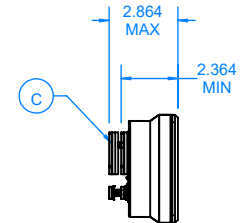

### FEATURE AND CONFIGURATION NOTES:

- A. HzUT & HzUT250 Minimum configuration widths : LCR 36.00" , LR 28.00" , C 30.00"
- B. Horizon speakers wider than 48.00" (LCR) and 40.00" (LR) include 2 woofers for L/R channels
- C. Ultra-Thin Match Mount Bracket (HzMMB-UT) attaches speaker to the wall with depth adjustment
- D. Under Mount Bracket (HzUMB / HzUMB-OS) attaches speaker directly to TV for articulating TV mounts
- E. Flush Mount Bracket (FLSH) mounts to HzUMB Attachment Rail 1/4" off of the wall