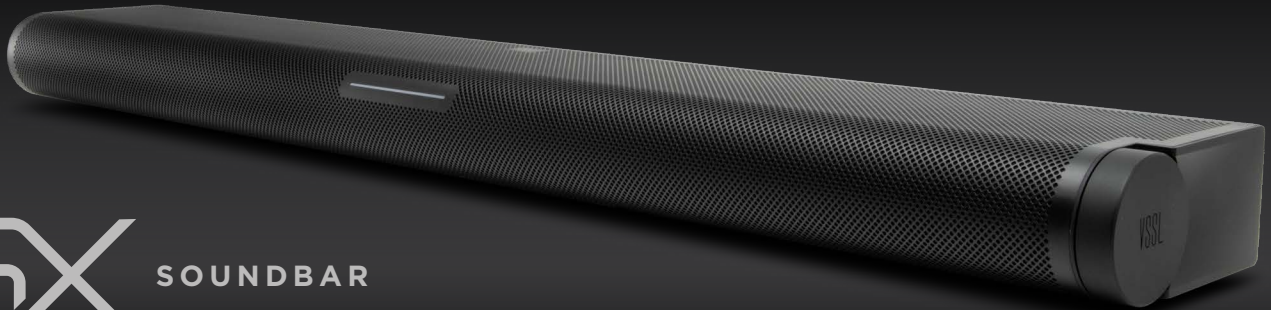

VSSL

SX SERIES

SPEAKER | SOUNDBAR | SUBWOOFER

VSSL introduces the latest in-home audio enjoyment with the SX series - a wireless 5.1-channel configuration utilizing the latest technology in audio to bring your TV and music to life. The SX Series is designed to bring the movie theater and music concert experience directly to your home. The system is sleek and powerful - with a soundbar, subwoofer, and 2 surround sound speakers enveloping you in your sound experience. Although this system is made to seamlessly work together - the SX speakers, subwoofer, and soundbar can also be utilized individually. The SX Series utilizes many of the other features of our VSSL devices - such as Airplay 2 and Siri, Chromecast Built-In and Google Assistant, Alexa Cast and Alexa, Spotify Connect, Bluetooth; and more!

SET YOUR MUSIC FREE™

VSSL

SX SOUNDBAR

- Dolby Digital Certified.
- Wirelessly pair an SX Soundbar with 2 or 4 SX speakers and an SX Sub to create an expandable 5.1 surround sound experience.
- Wirelessly pair an SX Soundbar with any amp and in-ceiling speakers via the SX Sync for in-ceiling Dolby Digital surrounds.
- 3" BMR Drivers - Balanced Mode Radiators (BMRs) combine bending wave mode technology with pistonic motion to create full audio range, wide directivity speaker drivers for crystal clear highs and lows.
- Native Streaming is the simplest way to stream your music to your audio system. Stream from apps you already know. No 3rd party apps necessary. Airplay 2, Google Cast, Spotify Connect.
- Compatible with Google Assistant and Siri voice control.
- HDMI eARC/ARC Compatible (Optical as well).
- Single RCA LFE output connection for use with hardlined 3rd party subwoofers.