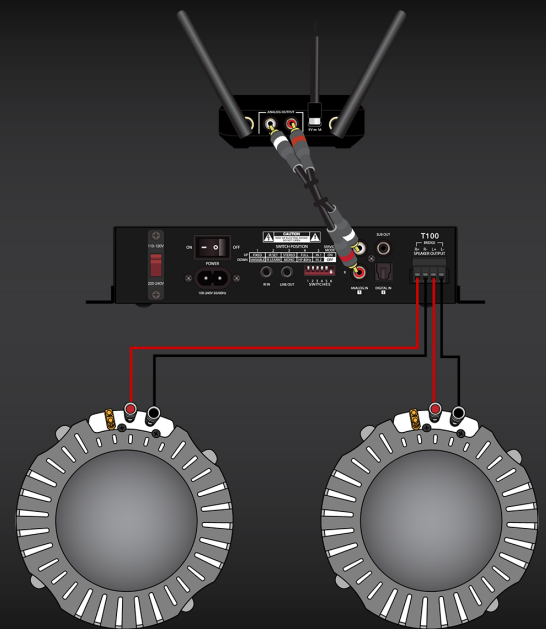

VSSL

SX SUBWOOFER

- 10" Fiberglass Driver
- Wirelessly pair with an SX Soundbar and 2 - 4 SX Speakers to create an expandable 5.1 surround sound experience.
- The SX Subwoofer's versatile profile allows it to be installed horizontally (fits under furniture) or vertically (sturdy subwoofer stand included), seamlessly blending into any environment.
- Single RCA LFE input connection for use with hardlined 3rd party amps/soundbars.

SPECIFICATIONS

Amplifier: Class-D digital amplifier
Woofers: 10" Honeycomb
Dual Acoustic Ports: Tuned to enhance subwoofer performance
Freq. Response: 25Hz
All Digital Sound: All filter settings, active EQ, and time alignment are done digitally through DSP circuitry for zero-loss audio quality and energy
Equalization: Basic EQ settings
Wireless Connectivity: Connects to any SX Soundbar or SX Speaker

Power Supply: Connects to any SX Soundbar or SX Speaker
Auto-switching 100-240V ~50-60Hz 2 A AC universal input
Weight: 29.8lbs
Dimensions: L: 21.65" (550mm) x W: 16.96" (431mm) x H: 4.37" (111mm)
Operating Temperature: 32° to 104°F (0°-40° C)
Multiple Orientations: Upright in stand (included) or lay flat (built-in rubber feet)

SX SYNC

- Connects to SX Soundbar wirelessly (SX Soundbar is required)
- L+R RCA outputs to create Surround Sound 5.1 system rear speakers
- Works with any amplifier that uses RCA Inputs

SPECIFICATIONS

Required Product: SX Soundbar, Amplifier, In-Ceiling Speakers, VSSL Mobile App