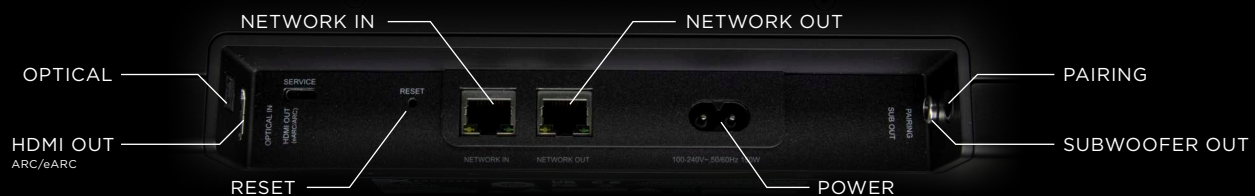

SET YOUR MUSIC FREE™

VSSL

SX SOUNDBAR

- Dolby Digital Certified.
- Wirelessly pair an SX Soundbar with 2 or 4 SX speakers and an SX Sub to create an expandable 5.1 surround sound experience.
- Wirelessly pair an SX Soundbar with any amp and in-ceiling speakers via the SX Sync for in-ceiling Dolby Digital surrounds.
- 3" BMR Drivers - Balanced Mode Radiators (BMRs) combine bending wave mode technology with pistonic motion to create full audio range, wide directivity speaker drivers for crystal clear highs and lows.
- Native Streaming is the simplest way to stream your music to your audio system. Stream from apps you already know. No 3rd party apps necessary. Airplay 2, Google Cast, Spotify Connect.
- Compatible with Google Assistant and Siri voice control.
- HDMI eARC/ARC Compatible (Optical as well).
- Single RCA LFE output connection for use with hardlined 3rd party subwoofers.

SPECIFICATIONS

Amplifier:	(3) Class-D digital amplifiers	Room Correction:	Dynamically tunes the soundbar to the unique acoustics of the room area (iOS device required)
Speakers:	(3) Wide dispersion BMR drivers	Power Supply:	Auto-switching 100-240V ~50-60Hz 2 A AC universal input
Woofers:	(2) Active down-firing woofers	Weight:	18.2lbs
System Requirements:	TV with HDMI ARC/eArc or optical digital audio output, broadband internet, and the VSSL app	Dimensions:	L: 42.00" (1067mm) x W: 6.06" (154mm) x H: 3.30" (84mm)
Wireless Connectivity:	Connects to WiFi network with any 802.11 b/g/n, 2.4GHz broadcast-capable router	Operating Temperature:	32° to 104°F (0°-40° C)
Equalization:	Basic EQ settings	Multiple Orientations:	Tabletop placement (built-in rubber feet) or wall mounted (mount included)
Ethernet Ports:	(2) 10/100 Mbps Ethernet ports (optional)	Control:	Use your TV remote or the VSSL app
Built-in IR:	Learns volume commands for any IR remote		