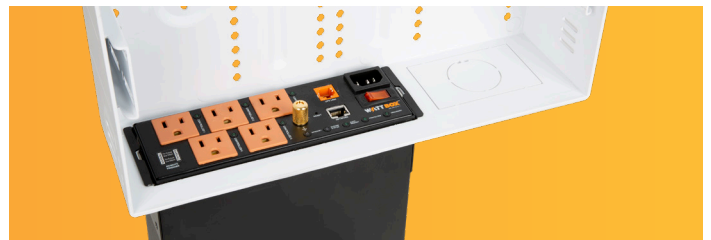

WIREPATH

STRUCTURED WIRING

Plastic Makes Perfect

Wirepath Plastic Enclosures are more than a box - they allow your home and office to run smoothly every day. With ample space for proper equipment organization and UL-Listed ABS plastic for a consistently strong Wi-Fi signal, Wirepath delivers on the little things that make a big difference.

Strong Wi-Fi Signals

Molded with UL Certified ABS plastic, Wirepath Plastic Enclosures eliminate Wi-Fi interference for consistent internet speeds throughout the property, maximizing signal strength to maintain download speeds.

The Perfect Fit

With additional storage options, a space-saving door, and a low-profile power source, you'll have plenty of space for everything you need without cluttered equipment.

Smooth-Running System

Wirepath Plastic Enclosures are compatible with WattBox IP Power Conditioners, so if you have a problem with your system, your installer can resolve the issue without coming to your property, eliminating technician appointments and ensuring a quick resolution.