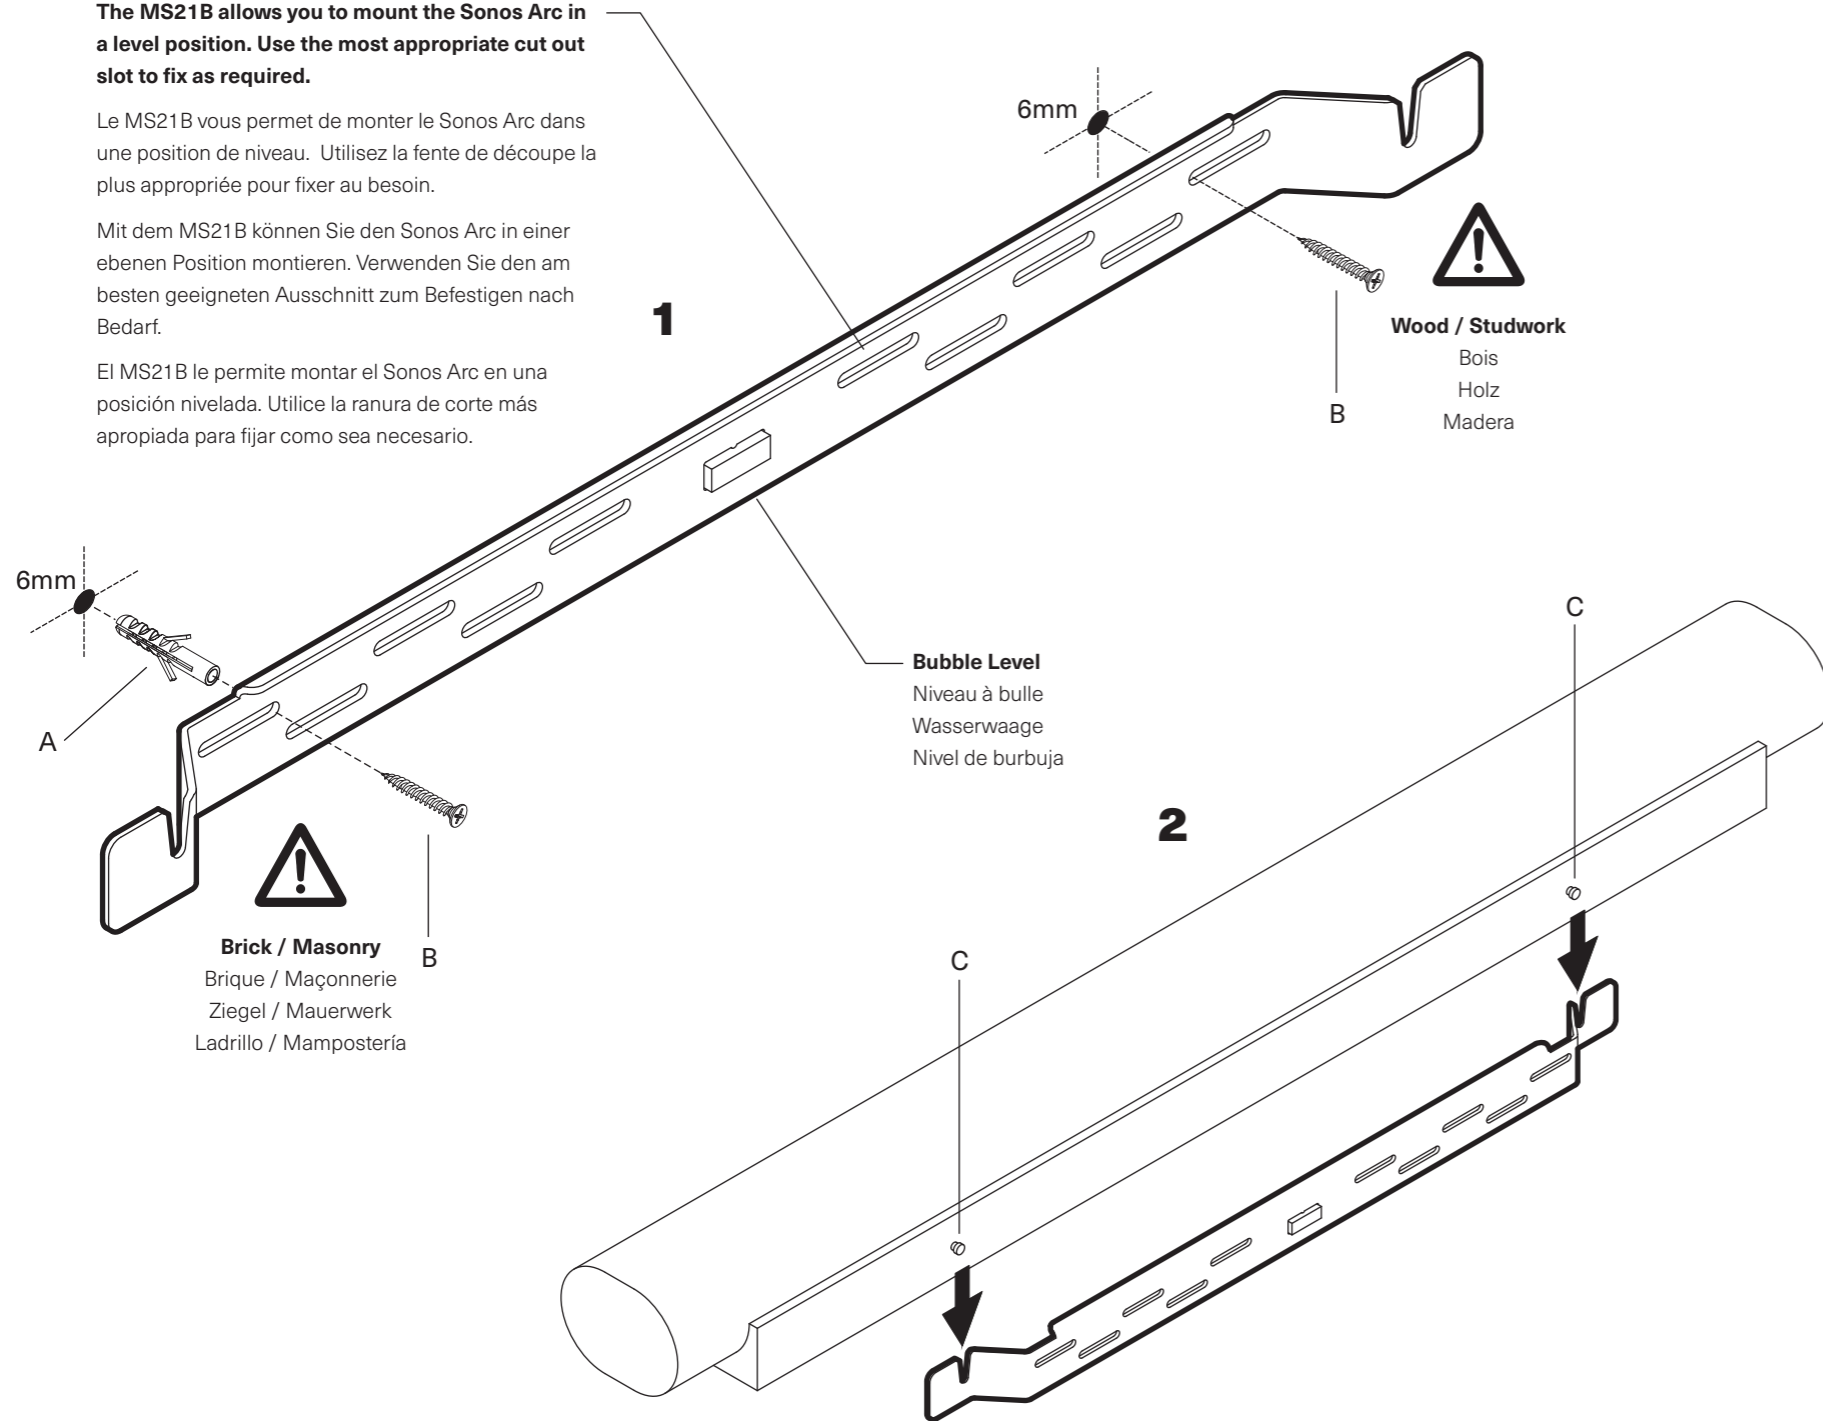

The MS21B allows you to mount the Sonos Arc in a level position. Use the most appropriate cut out slot to fix as required.

Le MS21B vous permet de monter le Sonos Arc dans une position de niveau. Utilisez la fente de découpe la plus appropriée pour fixer au besoin.

Mit dem MS21B können Sie den Sonos Arc in einer ebenen Position montieren. Verwenden Sie den am besten geeigneten Ausschnitt zum Befestigen nach Bedarf.

El MS21B le permite montar el Sonos Arc en una posición nivelada. Utilice la ranura de corte más apropiada para fijar como sea necesario.

The mounting hardware included with this product is for use in wood stud or masonry applications only. The Mountson MS21B must be installed into a wood stud or masonry. Do not attempt to install in drywall only. Sonos Arc + Mountson MS21B weigh 7kgs (15.5lbs) combined. The wall must be rated to support at least five times this mass. Contact a qualified builder if you have any doubt as to the construction or integrity of your wall. Installation requires the use of a power drill. Familiarise yourself with all necessary tools before installing the Mountson MS21B and use adequate eye and other personal protection or arrange for installation by a professional.