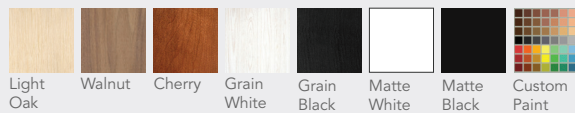

DESCRIPTION

Enhance your home theater with Edge, a custom-built, solid hardwood frame and sophisticated mounting system that elegantly encases any TV and soundbar from Leon Speakers. Designed to conceal all borders of the display and speakers while providing ventilation for the electronics, Edge is available in a variety of finishes to bring a streamlined aesthetic to any home theater.

KEY FEATURES

- Handcrafted from domestic or exotic hardwoods
- Available in Light Oak, Walnut, Cherry, Grain White, Grain Black, Matte White, Matte Black, or any custom paint color
- Accommodates any TV and soundbar from Leon Speakers
- Built-in look without the added cost and construction
- Magnetic frame is easily removed for service or maintenance
- Includes TV mount with leveling adjustments
- Hides all wiring, TV sides, top & bottom
- Proudly custom-built in the USA

FINISH OPTIONS

Available Models

MODEL ID	DESCRIPTION	HEIGHT	WIDTH	DEPTH*
EDGE-OTO	Edge System with Leon HzOTO-MCA powered soundbar	TV + 10.25"	TV + 2.5"	Varies
EDGE-33UX	Edge System with Leon Horizon Hz33UX soundbar	TV + 9.25"	TV + 2.5"	Varies
EDGE-44UX	Edge System with Leon Horizon Hz44UX soundbar	TV + 10.25"	TV + 2.5"	Varies
EDGE-55UX	Edge System with Leon Horizon Hz55UX soundbar	TV + 10.75"	TV + 2.5"	Varies
EDGE-ULTIMA	Edge System with Leon Horizon HzULTIMA soundbar	TV + 10.75"	TV + 2.5"	Varies