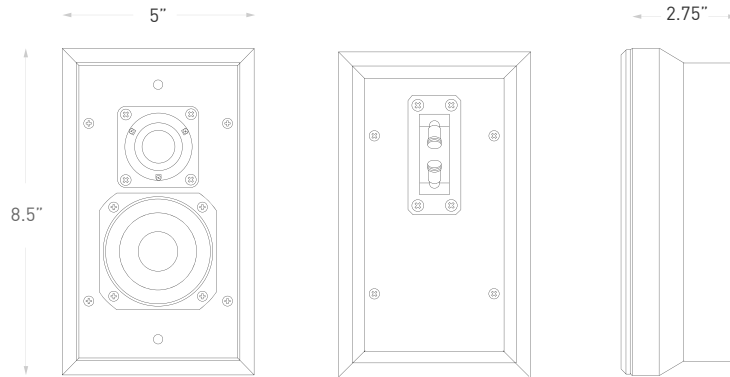

Description

Leon's Detail Series of on-wall surround speakers are handcrafted from solid 1" MDF. At 2.75" deep, they provide an excellent alternative to in-wall speakers, allowing for easy installation, better stereo imaging, and enhanced sonic clarity. The Detail Ds33 surrounds perfectly complement the Horizon Hz33 and Profile Pr33 Series speakers, ideal for creating an immersive listening experience in smaller to midsize rooms.

Recommended with Horizon Hz33, Aaros A10-UT

Key Features

- 3" high-performance woofers and 1" silk-dome tweeters reproduce music and dialogue with stunning authenticity
- Sonically-matched rear surrounds complement Horizon Hz33 and Profile Pr33 Series speakers
- 2.75" depth allows for unobtrusive on-wall installation
- Custom finishes available to match any color swatch or paint code
- Mounts directly to the wall with Leon's exclusive FlexMount™ articulating bracket for perfect stereo imaging
- Solid MDF construction, handcrafted in the USA

TECHNICAL SPECIFICATIONS

Height	8.5"	Components	3" woofers; 1" tweeters
Width	5"	Impedance	6Ω
Depth	2.75" (3" with grill)	Rec. Power	50 -150W
Weight	10 lbs.	Max. Output	98dB avg; 104dB peak
Material	MDF enclosure	Coverage	Vert: 110°, Hor: 140°
Finish	Matte Black (or any custom finish)	Freq. Resp.	125-20kHz (+/- 3db)
Grill	Black Fabric (custom grills available)	Sensitivity	85dB @ 2.83V/1m
Connections	Spring-loaded terminals	Configurations	Ds33
Mounting	DsFMB, FLSH, DsTTS		