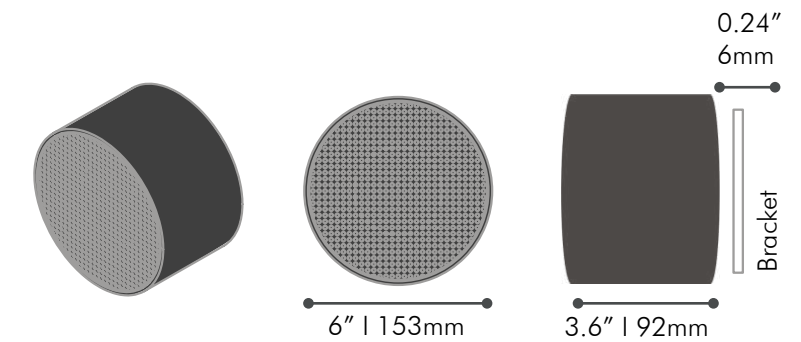

91dB SPL 2.83V/1m

Lighting

Yes | PWM Dimmable | 12V 500mA | Warm and Natural White

Weight

3.12 lbs | 1.42Kg

DIMENSIONS

COLORS

ENCLOSURE