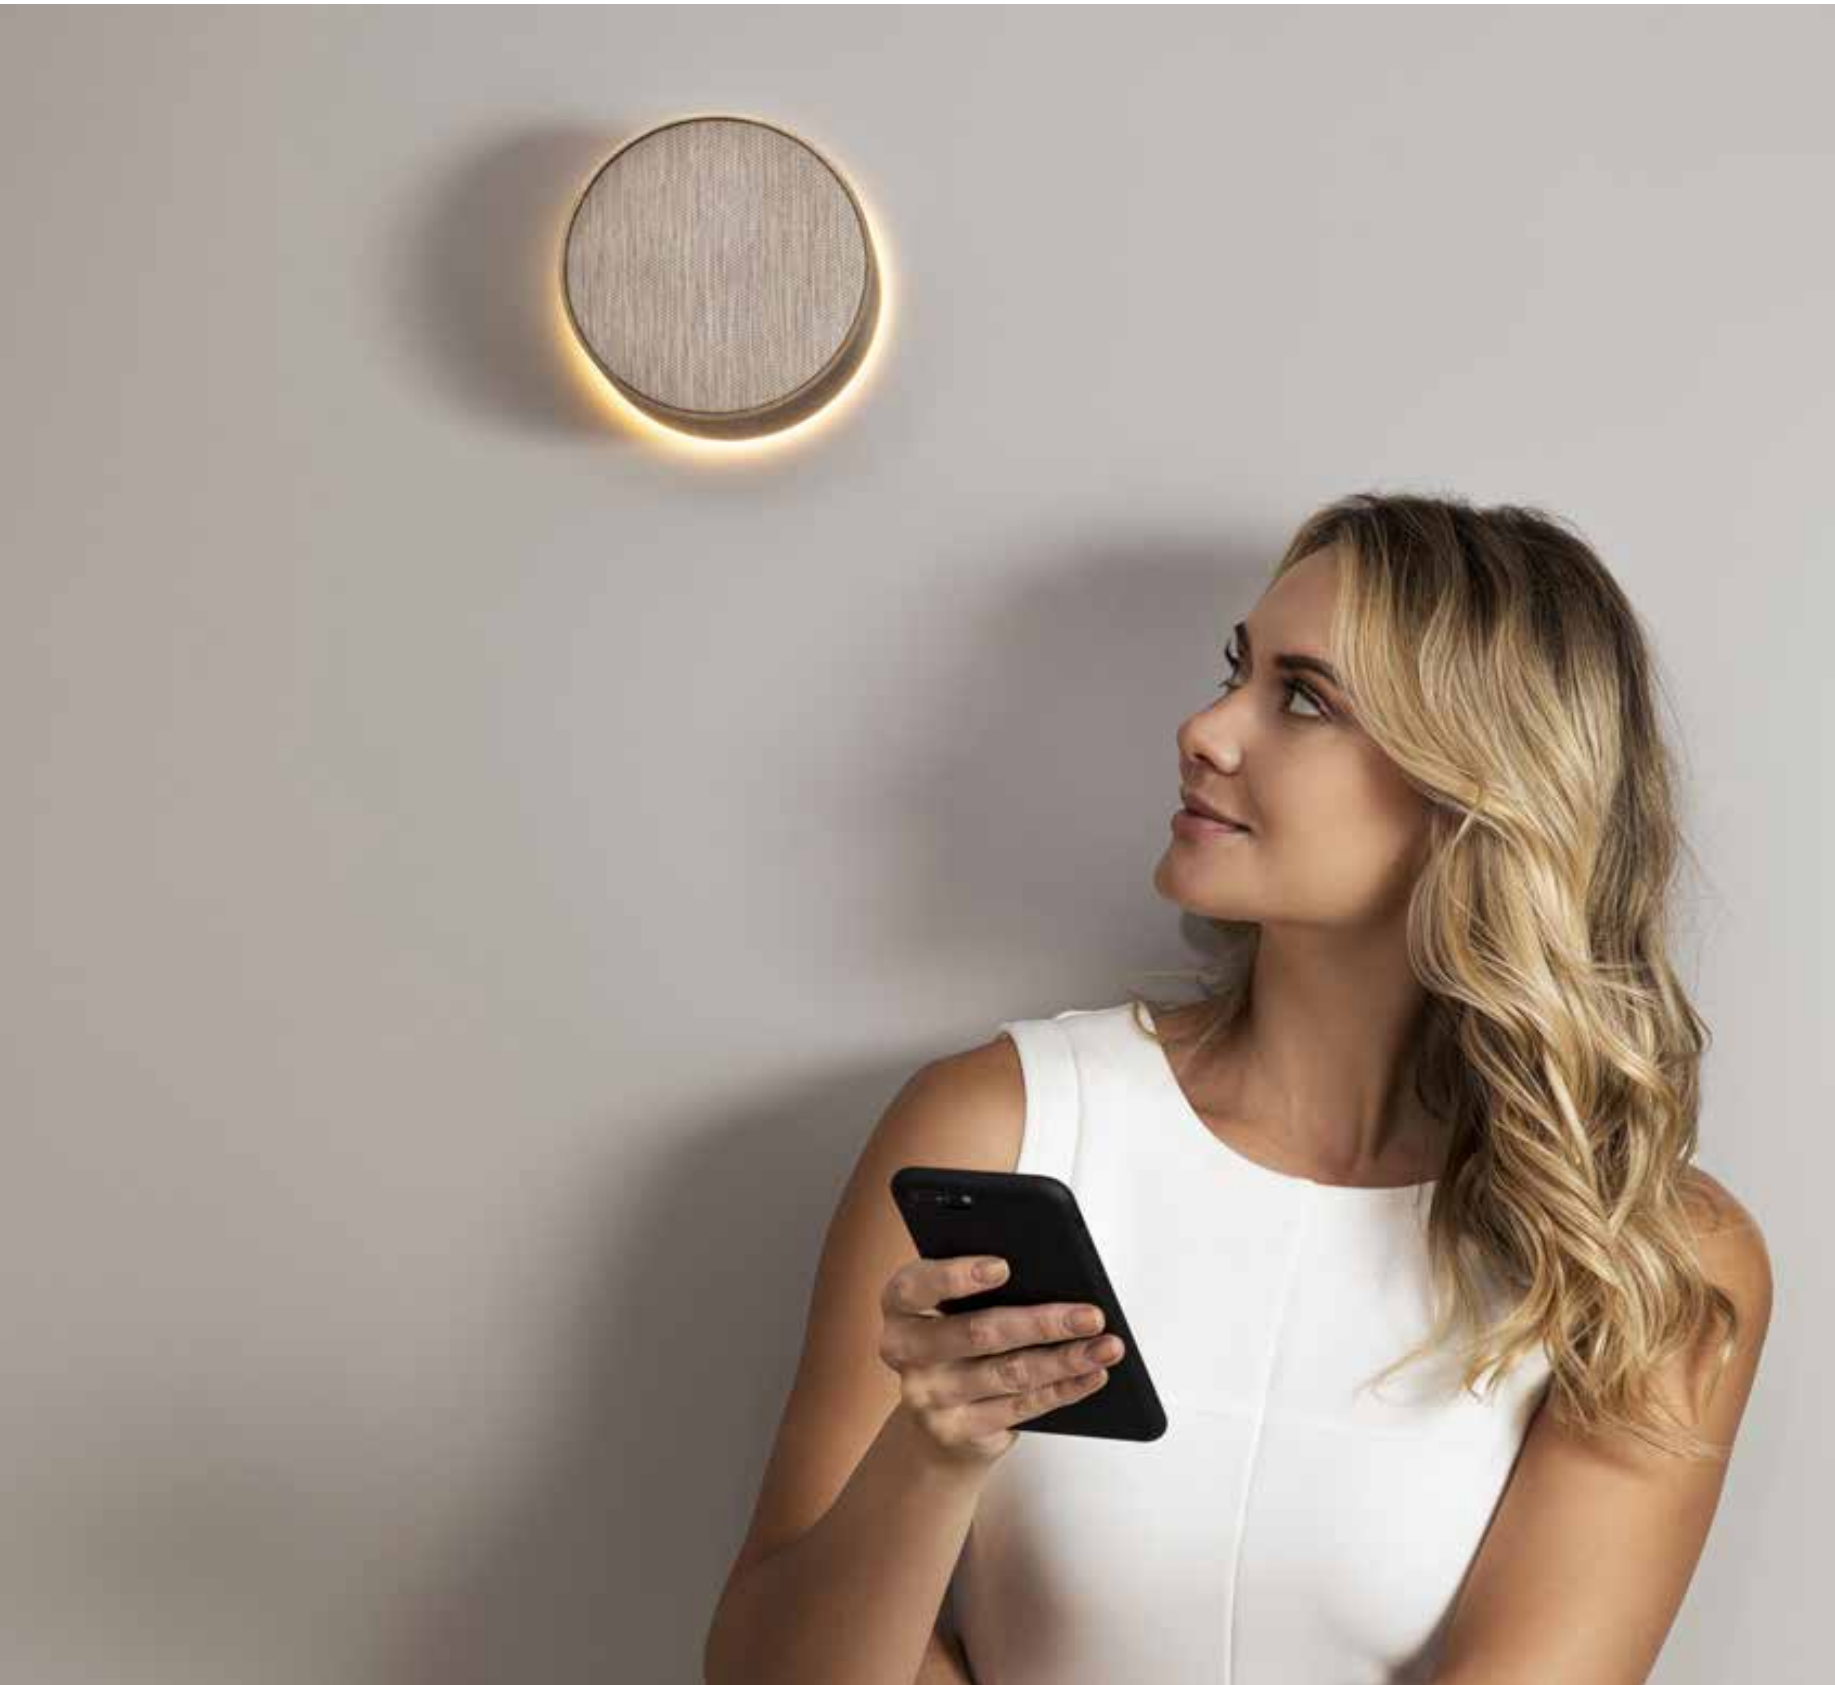

A U R A 3

MAGNA

AURA 3

Aura speaker series has more than audio attributes, it literally lights up. Its name comes from the possibility to add dimmable light into its round shape, turning the speaker into a sconce if installed on wall or a light fixture if installation is on ceiling. It can also be installed outdoor. The speaker has an extruded aluminum cabinet and is available in several finishes.

SPECIFICATIONS

Placement Options

On Ceiling | On Wall
Indoor | Outdoor

Use

Distributed Audio | Multichannel

Enclosure

Aluminum, Sealed IP66

Recommended Amplifier