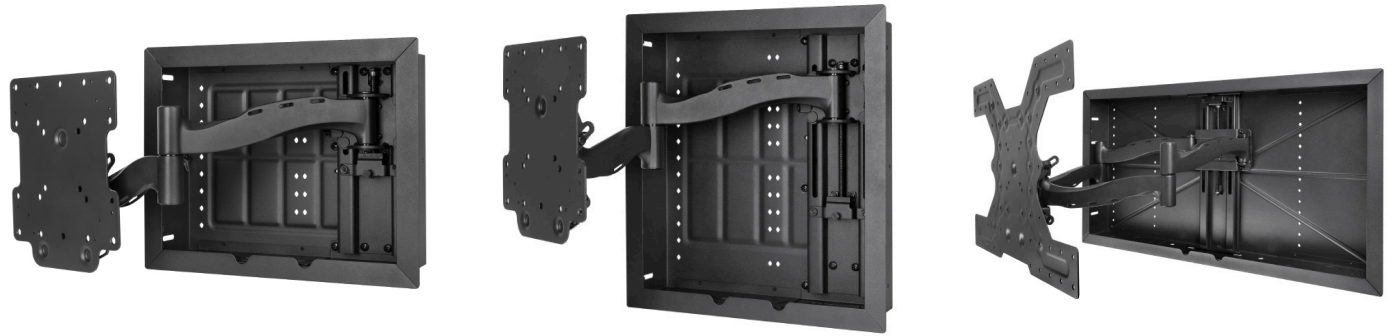

VersaMount™

In-Wall Articulating Mount

The VersaMount is Strong's best and most versatile mount yet. Available in three different sizes and precision-engineered, these mounts will take your viewing experience to the next level.

The Perfect Fit

The Strong VersaMount features up to 5" of post-install vertical travel with patent pending TorcMotion™ technology plus 11 degrees of roll adjustment for precise alignment.

Low-Profile in Motion

Achieve a flush low profile with the versatility of a fully articulating mount. The nesting arm of the VersaMount can extend up to 16" with 19 degrees of down tilt and 180 degrees of swivel/pan for the perfect look.

A Clean Install

The VersaMount features an integrated VersaBox, built-in wire management, and compact WattBox compatibility so you can power all of your TV gear while it stays hidden behind the wall.

	SM-VM-ART1-IW-M	SM-VM-ART1-IW-16-L	SM-VM-ART2-IW-XL
Maximum TV Size	55"	80"	90"
Minimum TV Size	24"	40"	49"
Weight	Capacity: 50 lb	Capacity: 100 lb	Capacity: 100 lb
Tilt	+19.4° / -5°	+19.4° / -5°	+19° / -3°
Roll	+10° / -10°	+10° / -10°	+10° / -10°
Swivel	Pan/Swivel Range: 180°	Pan/Swivel Range: 180°	Pan/Swivel Range: 180°
Post Install Height Adjustment	2"	5"	5"
Distance Extended	16"	16"	21"
Distance Retracted	0.5"	0.5"	0.5"
VESA Mounting Pattern	75x75, 100x100, 100x200, 200x100, 200x200, 200x300, 300x200, 300x300	75x75, 100x100, 100x200, 200x100, 200x200, 200x300, 300x100, 300x200, 300x300, 300x400, 400x100, 400x200, 400x300, 400x400	75x75, 100x100, 100x200, 200x100, 200x200, 200x300, 300x100, 300x200, 300x300, 300x400, 400x200, 400x300, 400x400, 500x200, 500x300, 500x400, 500x500, 600x200, 600x300, 600x400, 600x500, 600x600, 700x300, 700x400, 700x500, 700x600, 800x300, 800x400, 800x500, 800x600
Certifications	cULus, RoHs	cULus, RoHs	cULus, RoHs