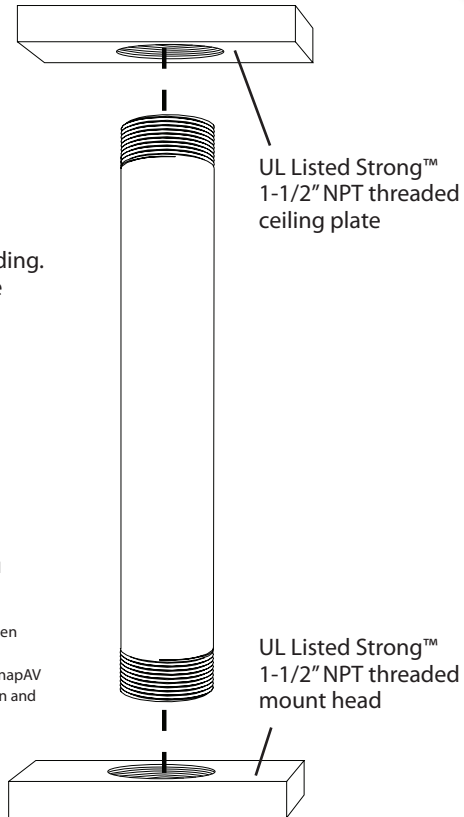

SM-FIXPOLE-36

Strong™ Fixed Pole 36 in. Extension
for Ceiling Mounts with 1-1/2 in. NPT Threading (Black)

This extension column should only be connected to UL Listed Strong™ ceiling plates and mount heads with 1 1/2" - 11.5 NPT threading. See instructions provided with the ceiling plate and mount head for installation instructions.

Lifetime Limited Warranty
Strong™ Mounts have a Lifetime Limited Warranty. This warranty includes parts and labor repairs on all components found to be defective in material or workmanship under normal conditions of use. This warranty shall not apply to products which have been abused, modified or disassembled. Products to be repaired under this warranty must be returned to SnapAV or a designated service center with prior notification and an assigned return authorization number (RA).

For Technical Support call 1.866.838.5052

engineered by
Snap
av