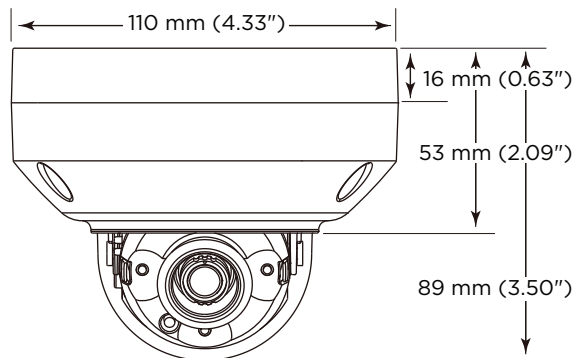

# CK-CAM-TU6542 Turret Camera

<b>TURRET CAMERA</b>	<b>DESCRIPTION</b>
Mount	Outdoor fixed turret, eave or wall
Dimensions	115 × 91 mm (4.53 × 3.58")
Weight	420 g (15.87 oz.)
Power consumption	12VDC 7.2W; PoE 8.9W
Illumination	IR LEDs, range 30 m (100 feet)
Weather resistant	IP66; must mount in a location not directly exposed to the elements
Vandal resistant	IK7 (protects against impact of 500 g at 40 cm)
IR LED angle	60°, 90°
IR reflection prevention	Yes; separate lens and IR window for improved image
SD Card	No
FOV	80.7° (horizontal) × 43.9° (vertical)

# CK-CAM-DO6342 Outdoor Dome Camera

<u>OUTDOOR DOME CAMERA</u>	<u>DESCRIPTION</u>
Mount	Outdoor dome, eave/wall
Dimensions	110 × 89 mm (4.33 × 3.50")
Weight	500 g (17.64 oz.)
Power consumption	12VDC 4.7W; PoE 5.8W
Illumination	IR LEDs, range 30 m (100 feet)
IR LED angle	60°
Weather resistant	IP66; must mount in a location not directly exposed to the elements
Vandal resistant	IK10 (protects against impact of 5 kg at 40 cm)
SD Card	Yes (up to 128 GB)
FOV	84° (horizontal) × 44° (vertical)