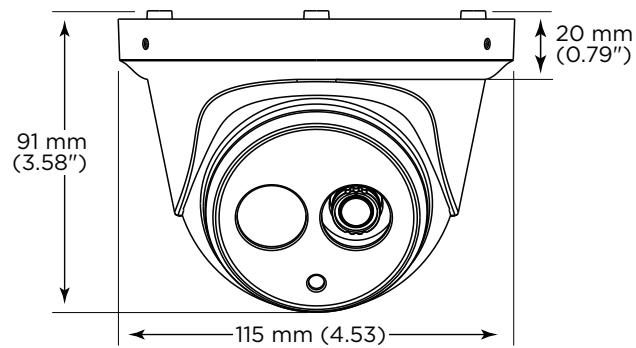

# CK-CAM-TU6542 Turret Camera

<b>TURRET CAMERA</b>	<b>DESCRIPTION</b>
Mount	Outdoor fixed turret, eave or wall
Dimensions	115 × 91 mm (4.53 × 3.58")
Weight	420 g (15.87 oz.)
Power consumption	12VDC 7.2W; PoE 8.9W
Illumination	IR LEDs, range 30 m (100 feet)
Weather resistant	IP66; must mount in a location not directly exposed to the elements
Vandal resistant	IK7 (protects against impact of 500 g at 40 cm)
IR LED angle	60°, 90°
IR reflection prevention	Yes; separate lens and IR window for improved image
SD Card	No
FOV	80.7° (horizontal) × 43.9° (vertical)

# CK-CAM-DO6342 Outdoor Dome Camera

<u>OUTDOOR DOME CAMERA</u>	<u>DESCRIPTION</u>
Mount	Outdoor dome, eave/wall
Dimensions	110 × 89 mm (4.33 × 3.50")
Weight	500 g (17.64 oz.)
Power consumption	12VDC 4.7W; PoE 5.8W
Illumination	IR LEDs, range 30 m (100 feet)
IR LED angle	60°
Weather resistant	IP66; must mount in a location not directly exposed to the elements
Vandal resistant	IK10 (protects against impact of 5 kg at 40 cm)
SD Card	Yes (up to 128 GB)
FOV	84° (horizontal) × 44° (vertical)

# CK-CAM-BU8342 Bullet Camera

<b>BULLET CAMERA</b>	<b>DESCRIPTION</b>
Mount	Indoor/outdoor bullet, ceiling/eave/wall
Dimensions	68 × 69 × 185 mm (2.68 × 2.72 × 7.28")
Weight	450 g (15.87 oz.)
Power consumption	12VDC 5.2W; PoE 6.6W
Illumination	IR LEDs, range 30 m (100 feet)
Glass	Heat resistant
Weather resistant	IP66; must mount in a location not directly exposed to the elements Adjustable sun/rain shield
Vandal resistant	IK10 (protects against impact of 5 kg at 40 cm)
IR LED angle	60°
IR reflection prevention	Yes
SD Card	Yes (up to 128 GB)
FOV	84° (horizontal) × 44° (vertical)