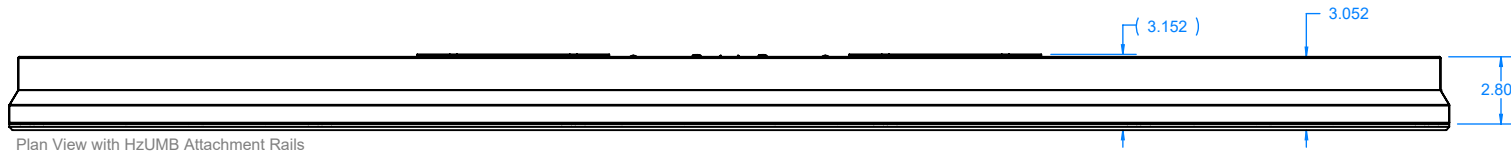

# Horizon Series

Horizon Series Speakers are available in LCR, LR or CENTER Channel Configurations

Plan View with HzUMB Attachment Rails

Back View with HzMMB-UT Bracket

Back View with UnderMount / FlushMount Bracket

### FEATURE AND CONFIGURATION NOTES:

- A. Hz33 & Hz300 Minimum configuration widths : LCR 34.00", LR 28.00", C 28.00"
- B. Horizon speakers wider than 42.00" (LCR) and 32.00" (LR) include 2 woofers for L/R channels
- C. Match Mount Bracket (HzMMB) attaches speaker to the wall with vertical, horizontal and depth adjustment
- D. Under Mount Bracket (HzUMB / HzUMB-OS) attaches speaker directly to TV for articulating TV mounts
- E. Flush Mount Bracket (FLSH) mounts to HzUMB Attachment Rail 1/4" off of the wall