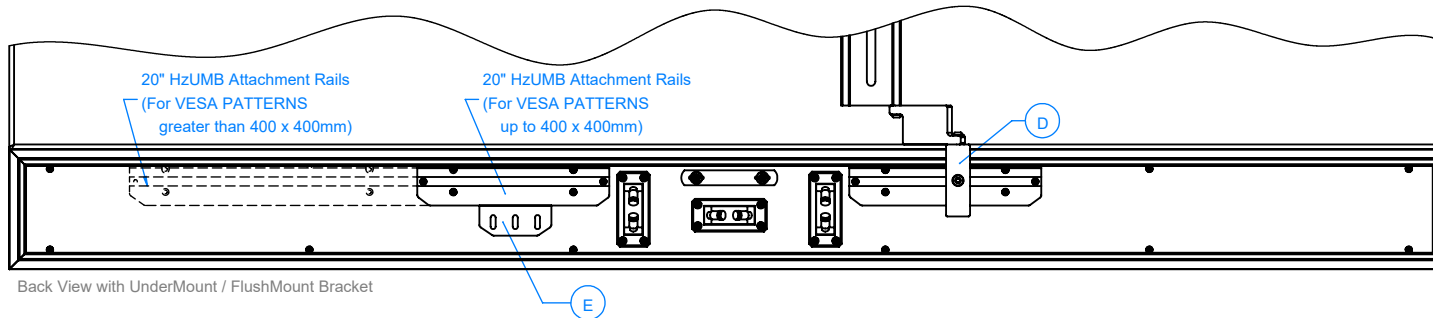

# Horizon Series

Horizon Series Speakers are available in LCR, LR or CENTER Channel Configurations

Plan View with HzUMB Attachment Rails

Back View with HzMMB-UT Bracket

Back View with UnderMount / FlushMount Bracket

### FEATURE AND CONFIGURATION NOTES:

- A. Hz33 & Hz300 Minimum configuration widths : LCR 34.00", LR 28.00", C 28.00"
- B. Horizon speakers wider than 42.00" (LCR) and 32.00" (LR) include 2 woofers for L/R channels
- C. Match Mount Bracket (HzMMB) attaches speaker to the wall with vertical, horizontal and depth adjustment
- D. Under Mount Bracket (HzUMB / HzUMB-OS) attaches speaker directly to TV for articulating TV mounts
- E. Flush Mount Bracket (FLSH) mounts to HzUMB Attachment Rail 1/4" off of the wall