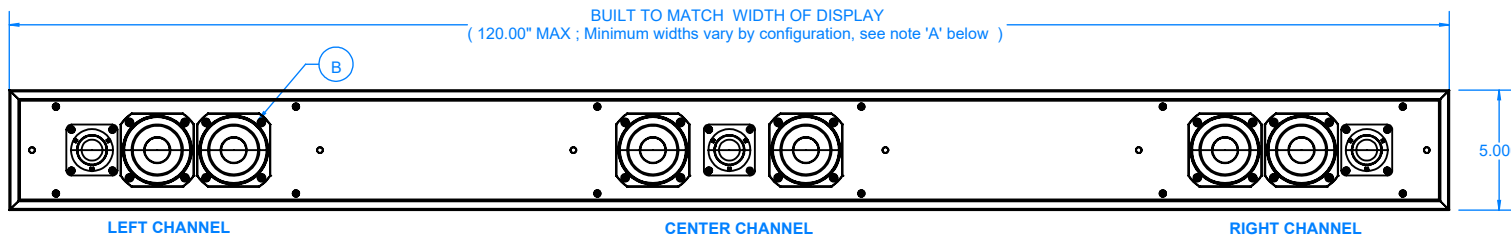

# Horizon Series

Horizon Series Speakers are available in LCR, LR or CENTER Channel Configurations

Plan View with HzUMB Attachment Rails

Back View with HzMMB-UT Bracket

Back View with UnderMount / FlushMount Bracket

### FEATURE AND CONFIGURATION NOTES:

- A. Hz33 & Hz300 Minimum configuration widths : LCR 34.00", LR 28.00", C 28.00"
- B. Horizon speakers wider than 42.00" (LCR) and 32.00" (LR) include 2 woofers for L/R channels
- C. Match Mount Bracket (HzMMB) attaches speaker to the wall with vertical, horizontal and depth adjustment
- D. Under Mount Bracket (HzUMB / HzUMB-OS) attaches speaker directly to TV for articulating TV mounts
- E. Flush Mount Bracket (FLSH) mounts to HzUMB Attachment Rail 1/4" off of the wall