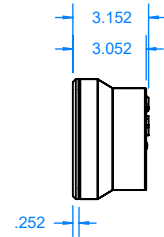

# Horizon Series

Horizon Series Speakers are available in LCR, LR or CENTER Channel Configurations

Plan View with HzUMB Attachment Rails

Back View with HzMMB-UT Bracket

Back View with UnderMount / FlushMount Bracket

### FEATURE AND CONFIGURATION NOTES:

- A. Hz33 & Hz300 Minimum configuration widths : LCR 34.00", LR 28.00", C 28.00"
- B. Horizon speakers wider than 42.00" (LCR) and 32.00" (LR) include 2 woofers for L/R channels
- C. Match Mount Bracket (HzMMB) attaches speaker to the wall with vertical, horizontal and depth adjustment
- D. Under Mount Bracket (HzUMB / HzUMB-OS) attaches speaker directly to TV for articulating TV mounts
- E. Flush Mount Bracket (FLSH) mounts to HzUMB Attachment Rail 1/4" off of the wall