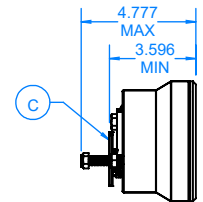

# Horizon Series

Horizon Series Speakers are available in LCR, LR or CENTER Channel Configurations

Plan View with HzUMB Attachment Rails

Back View with HzMMB-UT Bracket

Back View with UnderMount / FlushMount Bracket

### FEATURE AND CONFIGURATION NOTES:

- A. Hz33 & Hz300 Minimum configuration widths : LCR 34.00", LR 28.00", C 28.00"
- B. Horizon speakers wider than 42.00" (LCR) and 32.00" (LR) include 2 woofers for L/R channels
- C. Match Mount Bracket (HzMMB) attaches speaker to the wall with vertical, horizontal and depth adjustment
- D. Under Mount Bracket (HzUMB / HzUMB-OS) attaches speaker directly to TV for articulating TV mounts
- E. Flush Mount Bracket (FLSH) mounts to HzUMB Attachment Rail 1/4" off of the wall