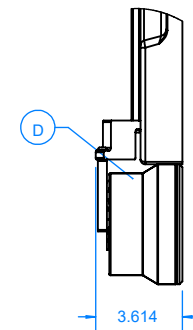

# Horizon Series

Horizon Series Speakers are available in LCR, LR or CENTER Channel Configurations

Plan View with HzUMB Attachment Rails

Back View with HzMMB-UT Bracket

Back View with UnderMount / FlushMount Bracket

### FEATURE AND CONFIGURATION NOTES:

- A. Hz33 & Hz300 Minimum configuration widths : LCR 34.00", LR 28.00", C 28.00"
- B. Horizon speakers wider than 42.00" (LCR) and 32.00" (LR) include 2 woofers for L/R channels
- C. Match Mount Bracket (HzMMB) attaches speaker to the wall with vertical, horizontal and depth adjustment
- D. Under Mount Bracket (HzUMB / HzUMB-OS) attaches speaker directly to TV for articulating TV mounts
- E. Flush Mount Bracket (FLSH) mounts to HzUMB Attachment Rail 1/4" off of the wall