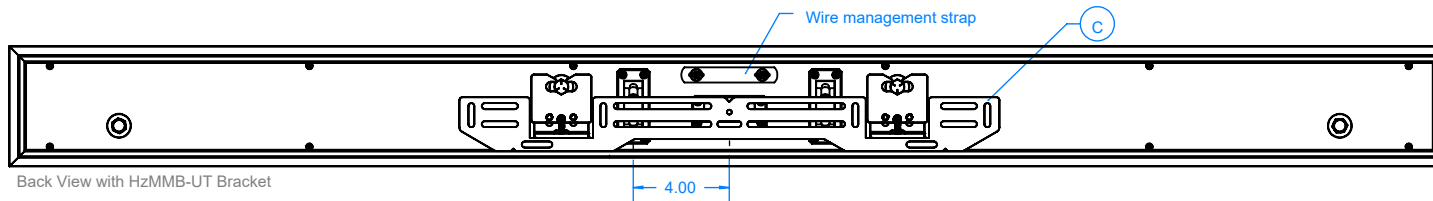

# Horizon Series

Horizon Series Speakers are available in LCR, LR or CENTER Channel Configurations

Plan View with HzUMB Attachment Rails

Back View with HzMMB-UT Bracket

Back View with UnderMount / FlushMount Bracket

### FEATURE AND CONFIGURATION NOTES:

- A. Hz33 & Hz300 Minimum configuration widths : LCR 34.00", LR 28.00", C 28.00"
- B. Horizon speakers wider than 42.00" (LCR) and 32.00" (LR) include 2 woofers for L/R channels
- C. Match Mount Bracket (HzMMB) attaches speaker to the wall with vertical, horizontal and depth adjustment
- D. Under Mount Bracket (HzUMB / HzUMB-OS) attaches speaker directly to TV for articulating TV mounts
- E. Flush Mount Bracket (FLSH) mounts to HzUMB Attachment Rail 1/4" off of the wall