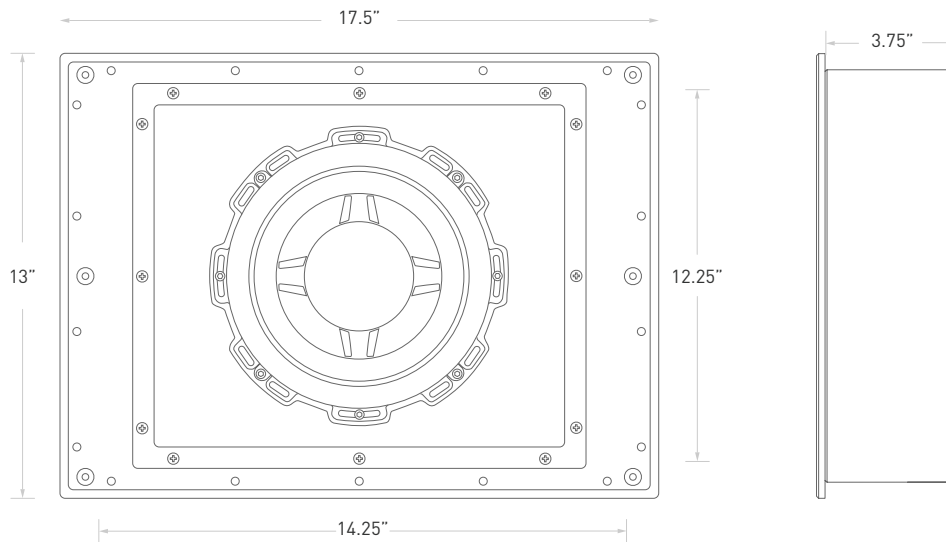

Description

At less than 4" deep, Leon's Aaros 8" subwoofer redefines the possibility of large bass from a small enclosure. Soundly constructed to prevent unwanted resonance, this in-wall subwoofer is ideal for Living Space Theater applications where no floor space is available for a traditional subwoofer. With color-matched perforated metal, easily installed pre- or post-construction, and paired with Leon's 1,000W subwoofer amplifier, the A3-IW subwoofer stands out by blending in.

Recommended with Hz44UX, Pr44UX, v44UX

Key Features

- 8" subwoofer provides articulate, precise bass
- Cabinet design is less than 4" deep to fit into any in-wall application
- Paired with Leon's 1,000 watt Class A/B amplifier for deep, controlled bass
- Custom painted metal grills available to match any color
- Fully-sealed enclosure produces tight, accurate bass response
- Solid MDF, handcrafted in the USA

TECHNICAL SPECIFICATIONS

Grill	13" (h) x 17.5" (w)	Components	8" subwoofer
Cut-Out	12.25" (h) x 14.25" (w)	Impedance	8Ω
Depth	3.75"	Max. Output	108 dB
Weight	21 lbs.	Freq. Resp.	30-100Hz
Material	Sealed MDF enclosure; aluminum back	Sensitivity	90dB@1w/1m
Finish	Matte Black	Rec. Power	250-1000W
Grill	Perforated metal (custom painted grills available)	Connections	Spring loaded terminal
Installation	Mount between studs or use drywall anchors		