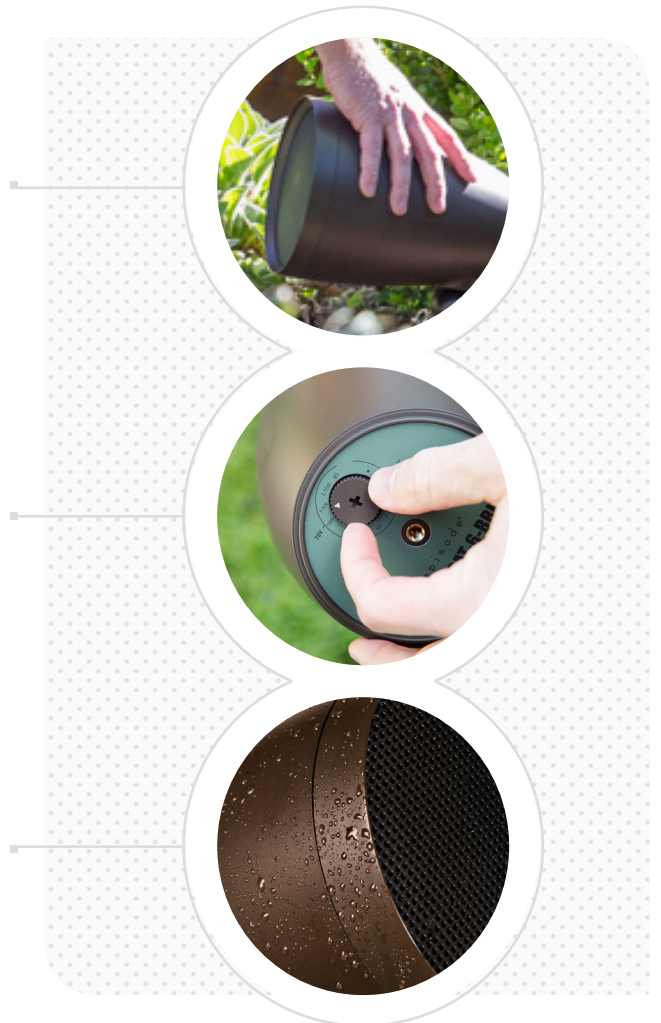

Great Sound for the Great Outdoors

Rock the backyard with Episode® Landscape Speakers. Designed for you and installed by professionals, they deliver exceptional sound to any outdoor space.

- **Attractive, Low-Profile Design**

Landscape speakers are meant to be heard – not seen. These aesthetically pleasing models blend right into your outdoor space without missing a beat. Whether mounted on the ground, in a tree, or under a trellis, they deliver top-notch audio without drawing attention to themselves.

- **Completely Customizable**

No matter what size your outdoor space is, this family of products can be tailored to fit – providing power, precision and the perfect amount of punch. From small backyards to large outdoor patios, you'll get exceptional sound across the entire area.

4"

6"

8"

Specifications

	4" Polypropylene	6" Polypropylene	8" Polypropylene
Woofers:	4" Polypropylene	6" Polypropylene	8" Polypropylene
Tweeter:	3/4" Aluminum Dome	3/4" Aluminum Dome	2 x 1" Titanium Dome
Power Handling:	90w RMS	120w RMS	150w RMS
70v Operation	Yes	Yes	Yes
70v Tap Settings:	3.75w, 7.5w, 15w, 30w, 8Ω	3.75w, 7.5w, 15w, 30w, 8Ω	7.5w, 15w, 30w, 60w, 8Ω
Nominal Impedance (Ω):	8Ω	8Ω	8Ω
Frequency Response (+/- 3dB):	116Hz-19kHz	105Hz - 19kHz	95Hz - 19kHz
Sensitivity (2.83v @ 1m):	83.50	86.50	89.50
Crossover Type:	2nd Order Linkwitz-Reilly	2nd Order Linkwitz-Reilly	2nd Order Linkwitz-Reilly
Crossover Frequency:	~2.9kHz	~2.9kHz	~2.5kHz
Finished Dimensions:	5.35" Dia x 8" Long	7.1" Dia x 10.1" Long	9.2" Dia x 11.8" Long
Warranty:	Lifetime	Lifetime	Lifetime