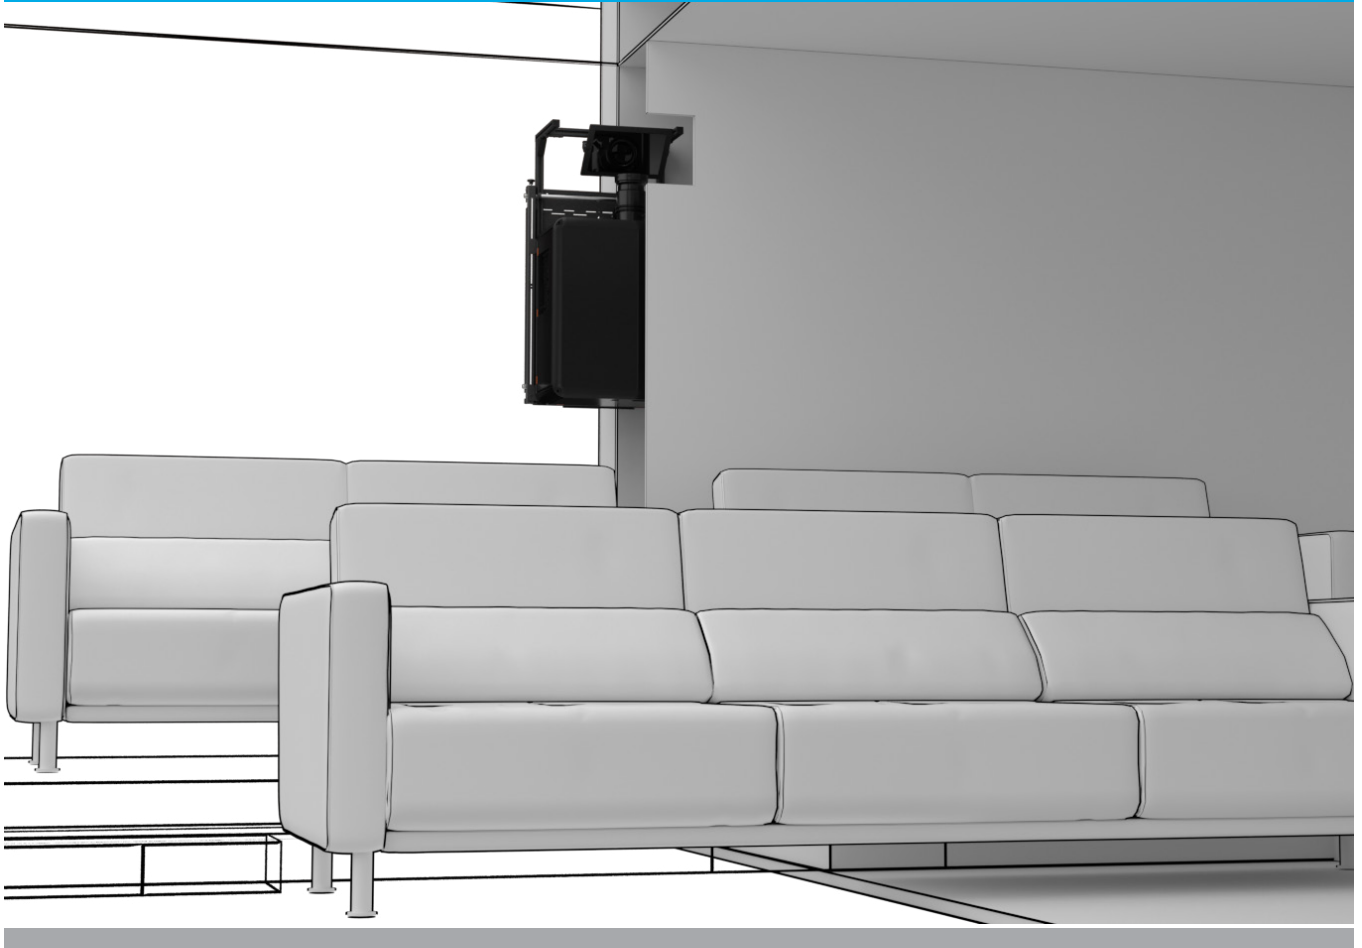

# Vertical Mirror Mount-XL

[DT-VMM-XL]

On wall projector mirror mount with universal projector mounting and orientation for large projectors

### VERTICAL MIRROR MOUNT-XL [DT-VMM-XL]

On wall projector mirror mount with universal projector mounting and orientation for large projectors

DT Vertical Mirror Mount-XL is an on wall projector mirror mount for large projectors featuring high performance optical mirrors, universal projector interface and flexible configuration to handle all install scenarios.

### PRODUCT HIGHLIGHTS:

- Allows Vertical Projector Mounting
- Reduces Projection Install Depth
- High Performance Optical Mirrors
- In or Outside Room Configuration

# Vertical Mirror Mount-XL

[DT-VMM-XL]

On wall projector mirror mount with universal projector mounting and orientation for large projectors

**DT Vertical Mirror Mount-XL** is an on wall projector mirror mount for large projectors featuring high performance optical mirrors, universal projector interface and flexible configuration to handle all install scenarios.