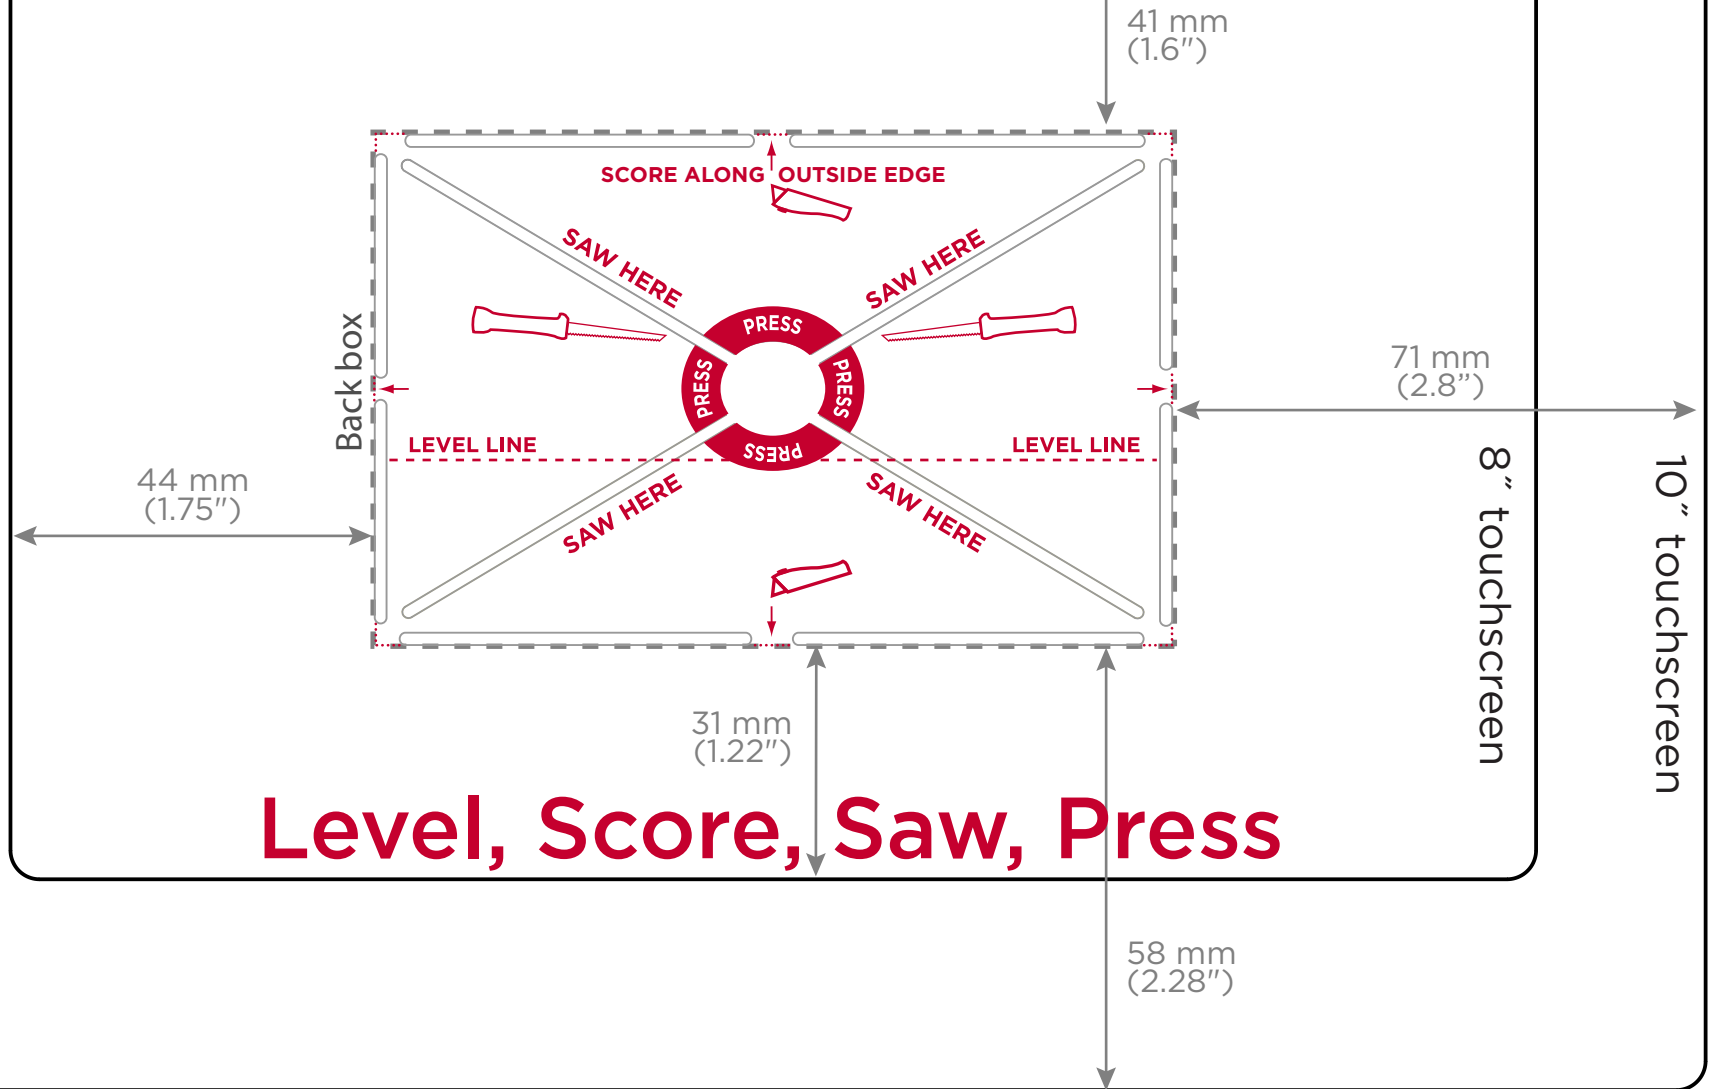

T4 In-Wall Touchscreen Template

Print at 100% with **no** scaling.

200-00410 Rev D WEB