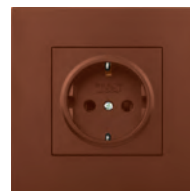

Sienna
SI

Brown
BR

Black
BL

Colors and finishes

KEYPADS

Shown in Satin Nickel (**SN**)

Satin Brass
SB

Bright Brass
BB